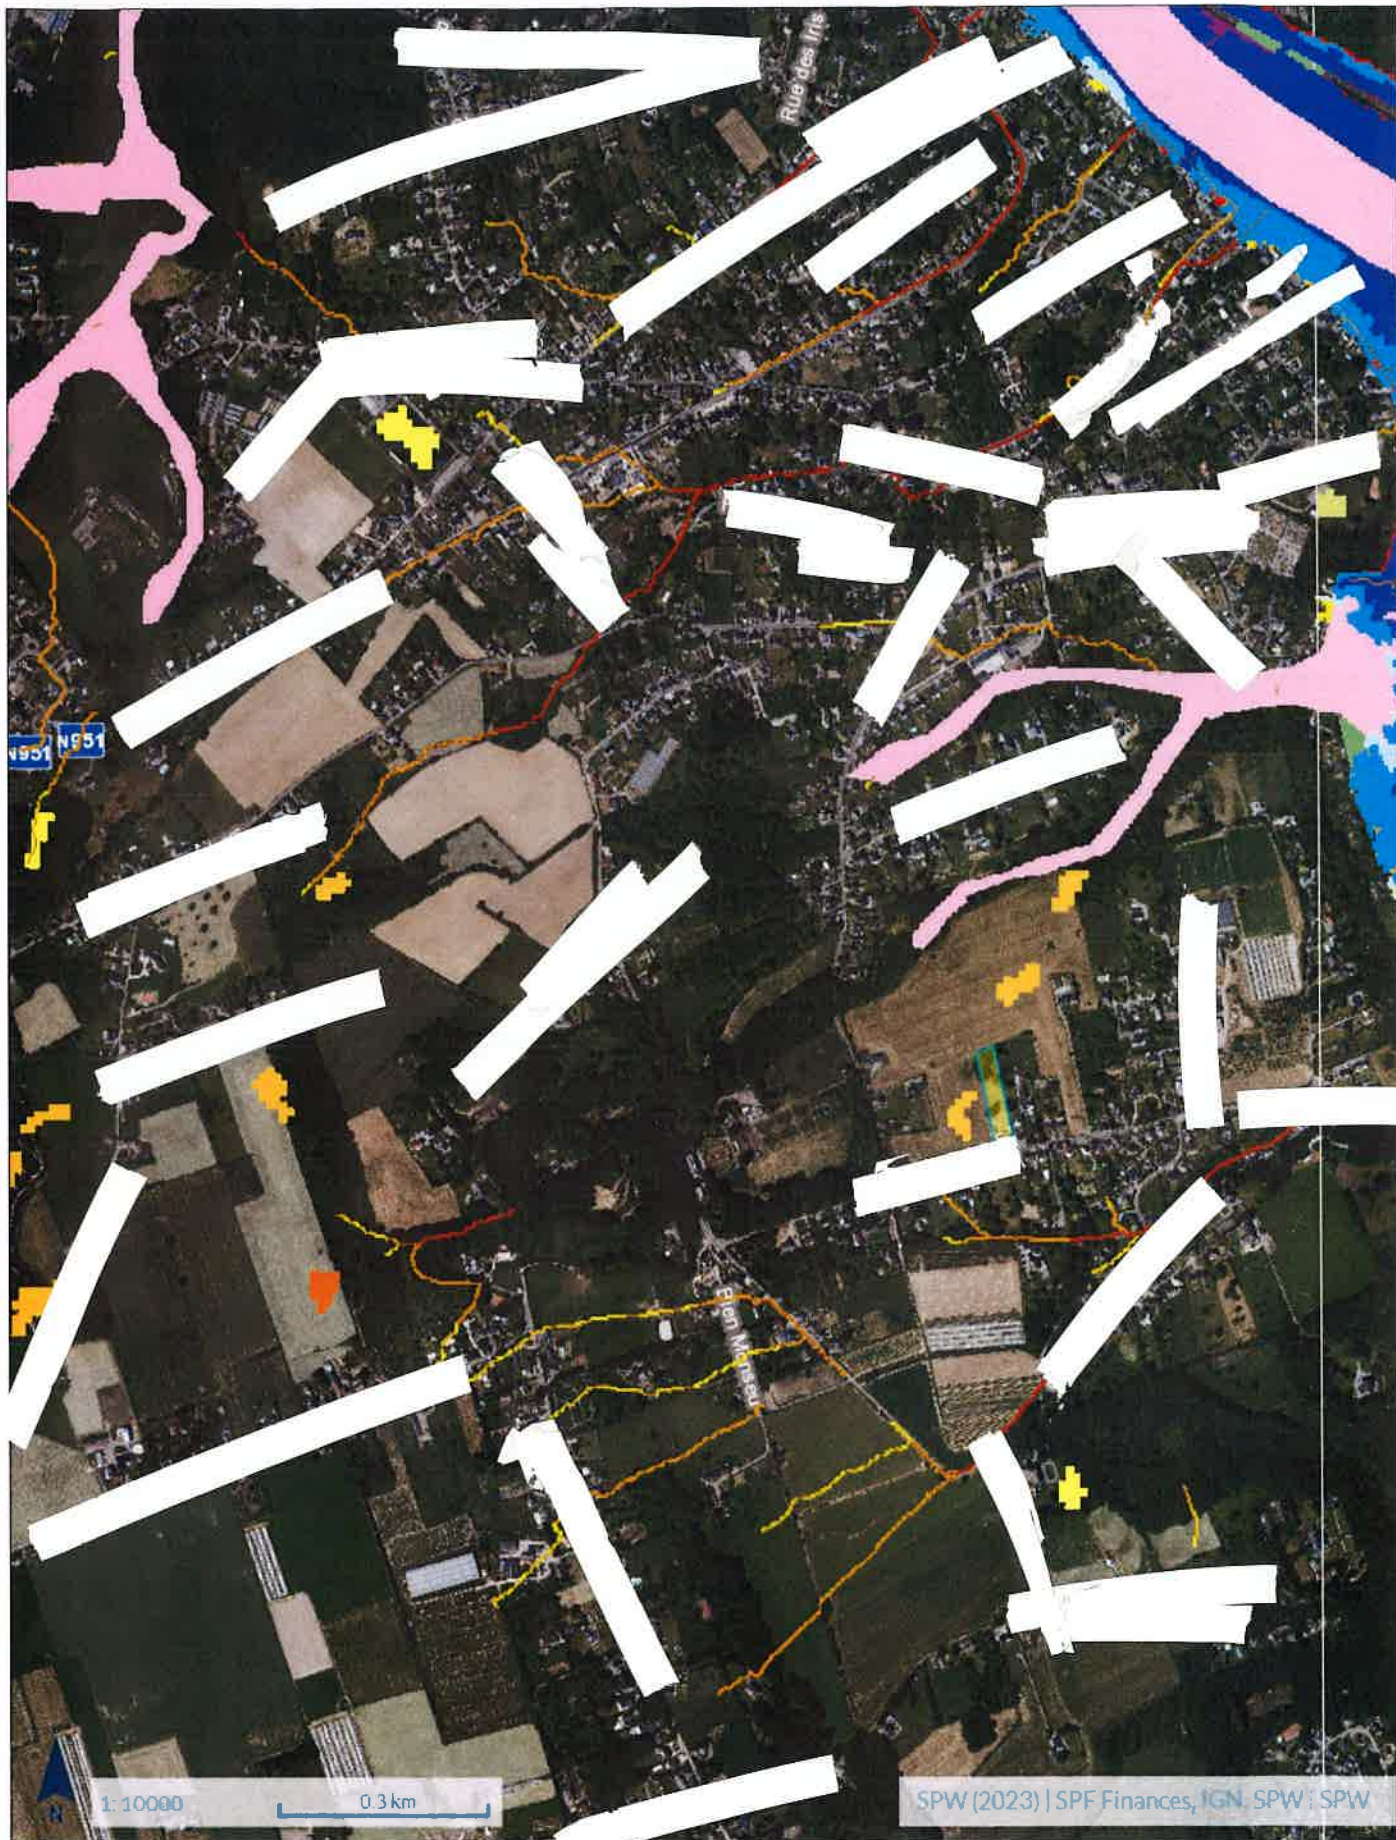

Wallonie

Géoportail de la Wallonie

zone inondable

1:10000

0.3 km

SPW (2023) | SPF Finances, IGN, SPW | SPW